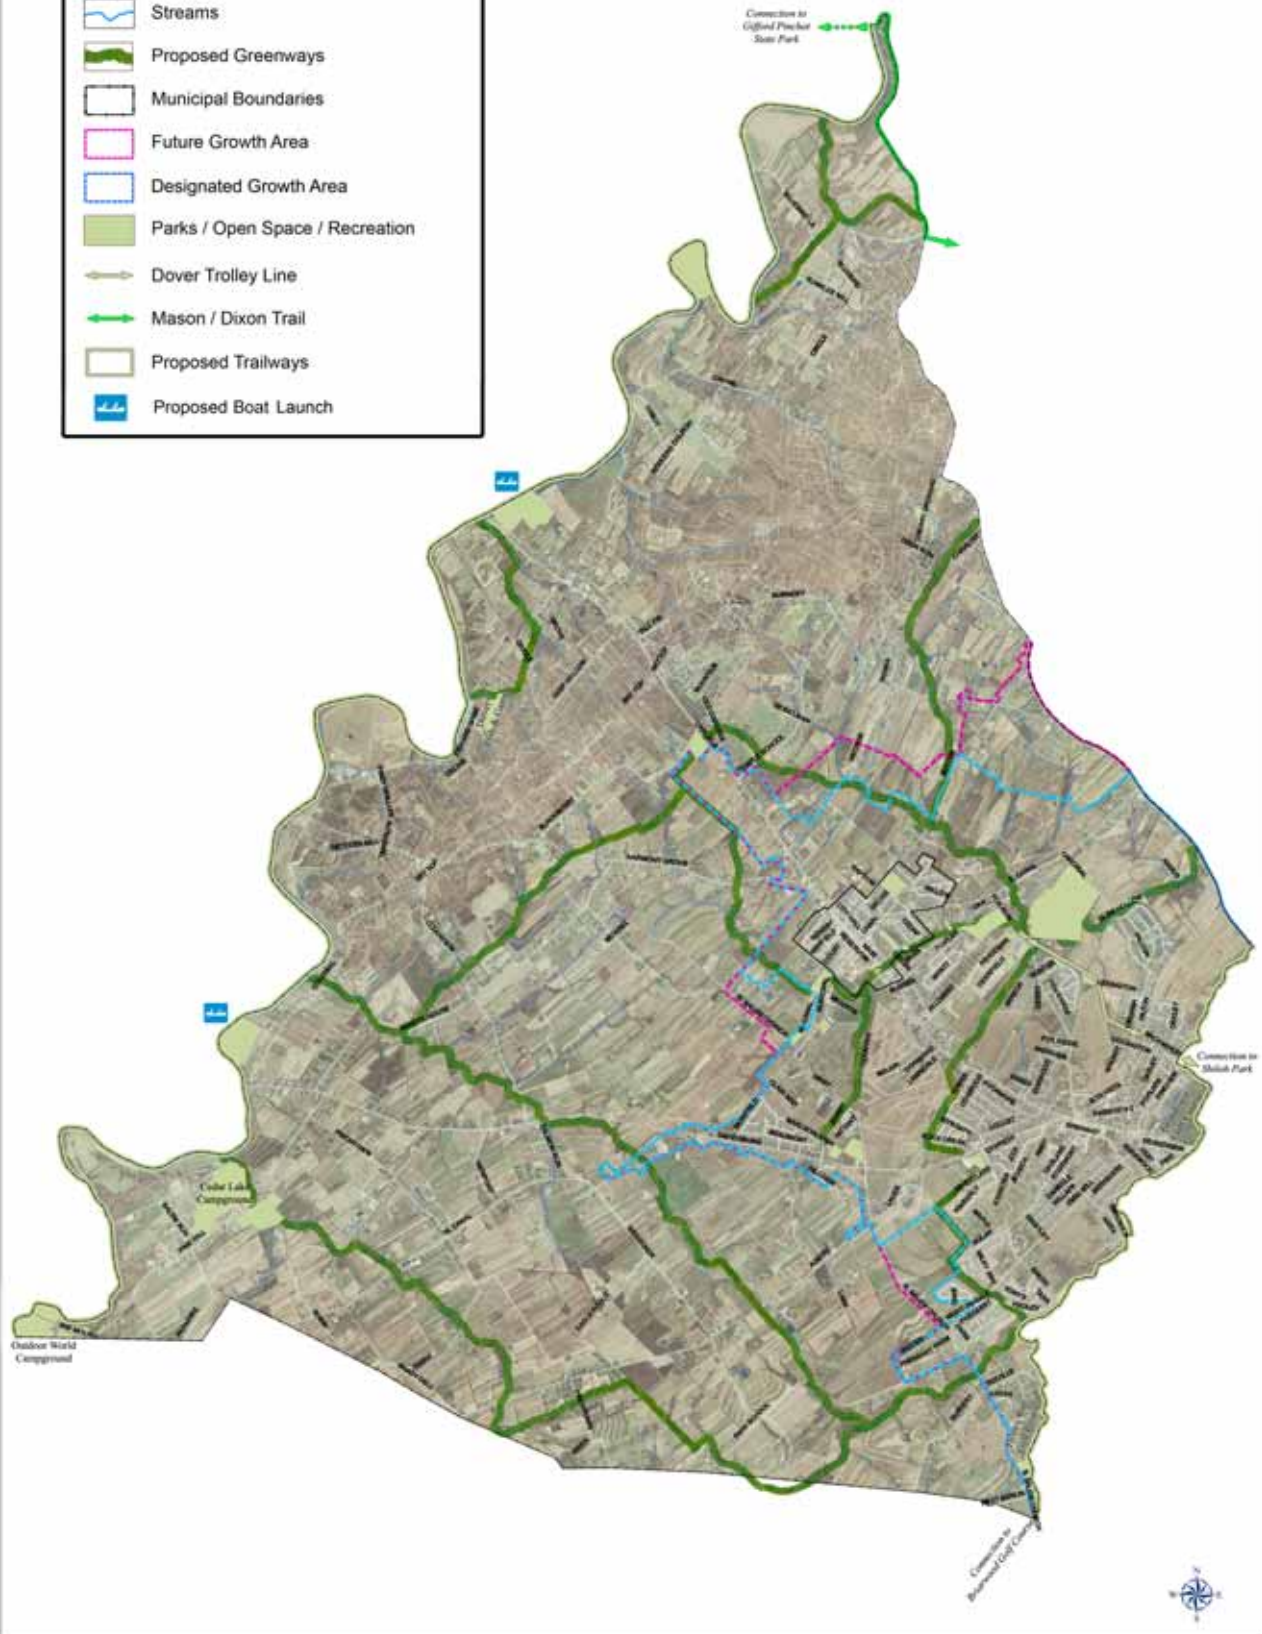

Dover Township / Dover Borough Joint Comprehensive Plan

York County Pennsylvania

FUTURE TRAIL / GREENWAY, OPEN SPACE AND RECREATION PLAN 2030

Legend

- Streams
- Proposed Greenways
- Municipal Boundaries
- Future Growth Area
- Designated Growth Area
- Parks / Open Space / Recreation
- Dover Trolley Line
- Mason / Dixon Trail
- Proposed Trailways
- Proposed Boat Launch

NOTES: Parcel data November 2005.
General Land Use categories based on JCPAC & Community input.

Source: Dover Borough, Dover Township, York County Planning Commission.

1 Inch = 4,500 Feet
RF 1:54,000
April 2007

DRAFT

MAP 5